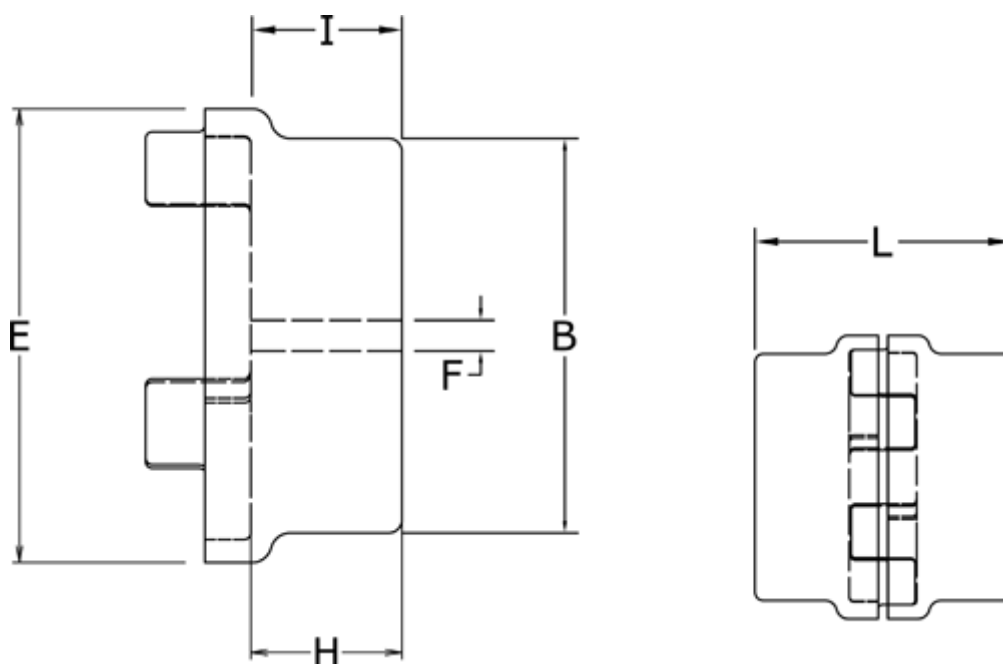

Data Sheet

Article number: 3304075BGG

Description: Coupling hub 75/90B
GG Cast iron, Predrilled

Measures

B	= 160
E	= 160
F	= -
H	= 85
I	= -
L	= 210
Max. bore mm	= 90